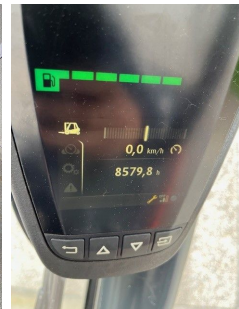

Linde H20T

Capacity: 2000 kg
Mast type: Triplex
Lift height: 4625 mm
YOM: 2019
Running hours: 8579
Engine type: LPG
Tech. Condition: good
Visual condition: good

Com Nr.: IH00362

Extras:
3rd valve 4th valve