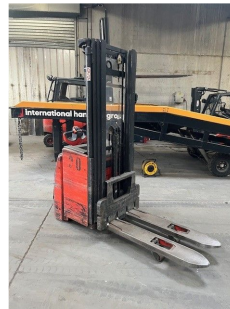

## Linde L20i

**Capacity:** 2000 kg  
**Mast type:** Triplex  
**Lift height:** 4562 mm  
**YOM:** 2018  
**Running hours:** 2939  
**Engine type:** Electric  
**Tech. Condition:** very good  
**Visual condition:** good

**Com Nr.:** IH00398

**Battery:** 2018, 24V, 60 - 80%

**Charger:**

**Extras:**

**Price: on request** (Subject to prior sale)