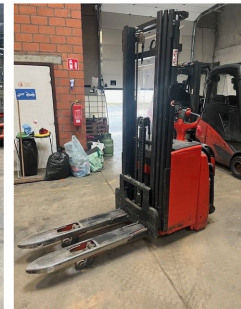

Linde L14APi

Capacity: 1400 kg

Mast type: Triplex

Lift height: 4800 mm

YOM: 2021

Running hours: 1623

Engine type: Electric

Tech. Condition: very good

Visual condition: very good

Extras:

Com Nr.: IH00415

Battery: 2021, 24V, 375Ah, 60 - 80%

Charger: INTERN,

Price: 8.750,00 € (excl. VAT.) (Subject to prior sale)